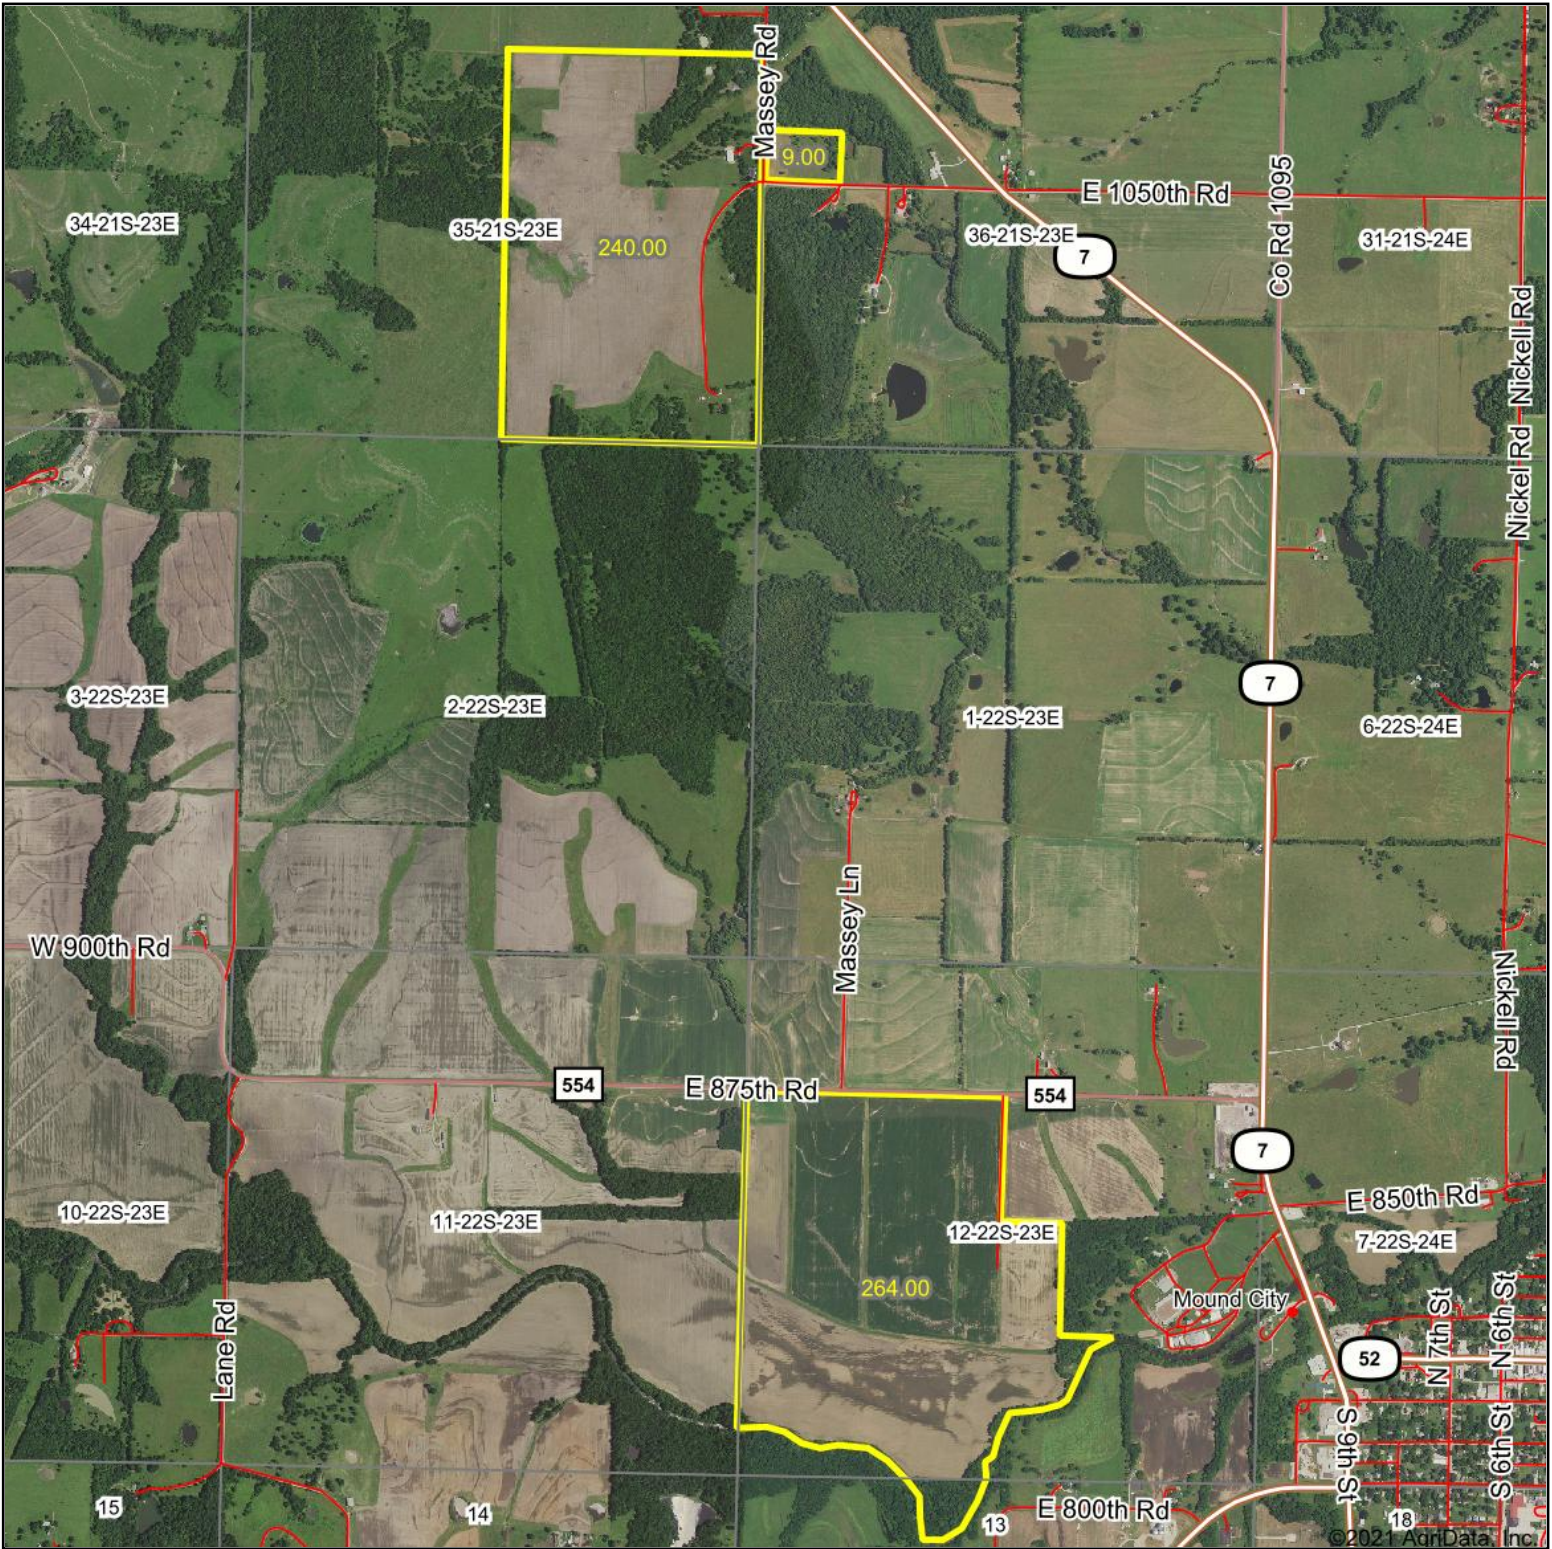

Aerial Map

Map Center: 38° 9' 30.84, -94° 50' 28.22

0ft 2256ft 4511ft

1-22S-23E
Linn County
Kansas

5/18/2021

Maps Provided By:
surety
CUSTOMIZED ONLINE MAPPING
© AgriData, Inc. 2021 www.AgriDataInc.com